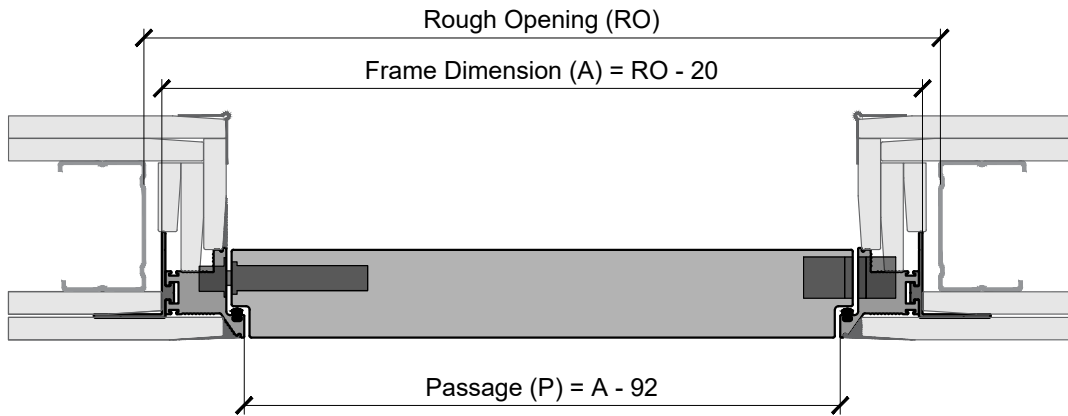

SUITE EU Specifications

Description:

Interior door per measure, hidden aluminium frame, wooden doorleaf, magnetic lockcase and concealed hinges

Dimensions:

per measure in 1cm steps up to 95cm x 220
 Option for sizes up to 110cm x 300cm

Frame:

Aluminium RAL 9016 or 9006
 • Option for other RAL colours

Architraves:

-

Dooreaf:

Wooden core frame, pressed with two MDF panels 7mm and filling with honeycomb core. Total thickness 5cm.

Lockcase:

AGB POLARIS magnetic with options for room key (BB), turnknob (WC) and security cylinder (PZ). Silver colour
 • Option for white and black colour.